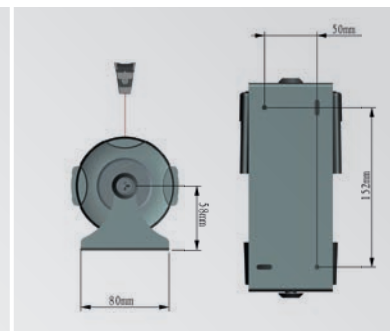

INTÉRIEUR ENROULEUR

Indoor wall mount
retractable belt

Enrollador de cinta
interior

- Enrouleur à sangle permettant de limiter facilement l'accès à une zone
- Doté de la technologie anti-panique qui permet à la sangle de se détacher automatiquement en cas de mouvement de foule
- Tête orientable pour une installation sur mesure
- Large choix de couleurs, logo, personnalisation possible sur demande
- Récepteur mural et fixations incluses, kit aimanté disponible en option

- Wall mount retractable belt that allows to facilitate temporary closure of an area
- No panic device that allows the belt to be released automatically in case of an emergency
- Orientable body for a customized installation
- Wide choice of colors, logo, customization available on request
- Wall receiver and fixings included, magnetized kit available as an option

- Enrollador de cinta de pared para limitar fácilmente el acceso a una zona
- Dispositivo antipánico que permite que se desprenda la cinta de manera automática en caso de emergencia
- Cabezal orientable para instalación a medida
- Amplia variedad de colores, logotipo, posibilidad de personalización bajo pedido
- Receptor de pared y fijaciones incluidas, kit de imán disponible en opción

RW40

COULEUR SANGLE / STRAP COLOR / COLOR CINTA

BU	VE	RE*	RB*	NJ*	ENT
JA	GR	BK*	DAN	BYB	BBR

* Couleurs disponibles pour ce modèle
Available colors for this range / Colores disponibles para esta gama